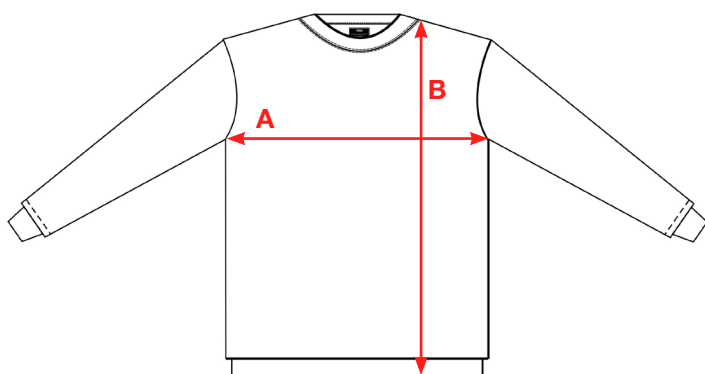

### PRODUCT MEASUREMENTS

Measurements (cm)		S	M	L	XL	XXL	3XL	4XL	5XL	6XL
Chest	A	56	59	62	65	69	72	75	78	82
Length	B	72,5	74,5	76,5	79,5	82,5	85,5	88,5	90,5	92,5

**A: CHEST MEASUREMENT (CM)**

Measure from armpit to armpit.

**B: FRONT LENGTH (CM)**

Measure from the shoulder down (front).