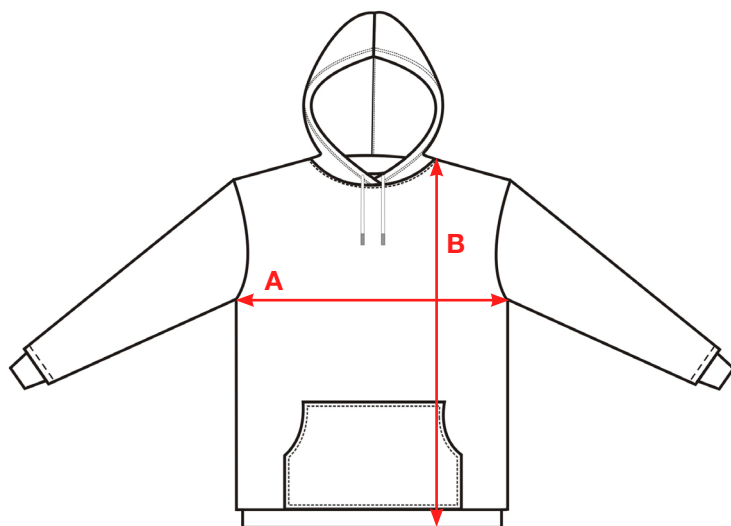

PRODUCT MEASUREMENTS

Measurements (cm)		XS	S	M	L	XL	XXL	3XL	4XL
Chest	A	51	55	57	60	63	67	71	76
Length	B	63	67	70	73	76	80	84	88

A: CHEST MEASUREMENT (CM)

Measure from armpit to armpit.

B: FRONT LENGTH (CM)

Measure from the shoulder down (front).