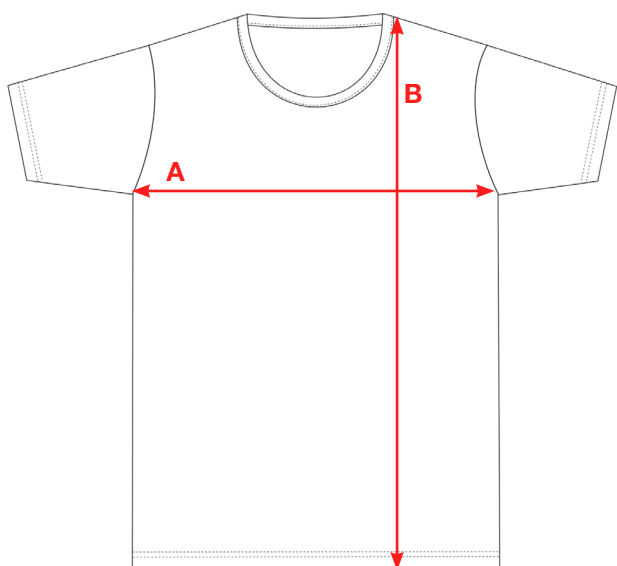

PRODUCT MEASUREMENTS

Measurements (cm)		2/3	4/6	8/10	12/14
Chest	A	32	37	42	49
Length	B	44	50	56	63

A: CHEST MEASUREMENT (CM)

Measure from armpit to armpit.

B: FRONT LENGTH (CM)

Measure from the shoulder down (front).