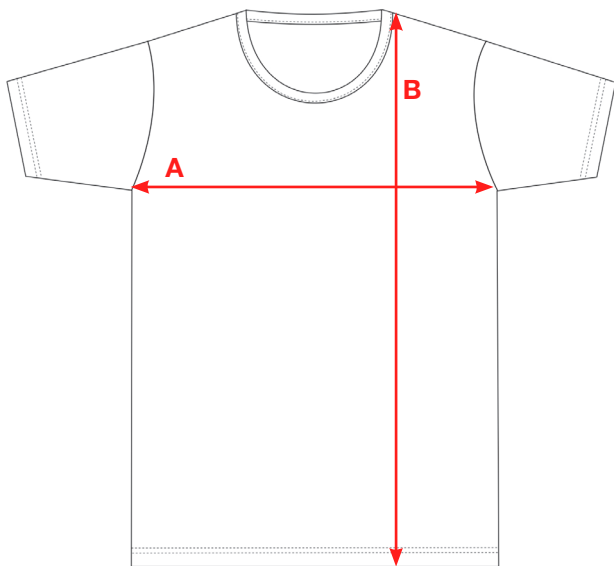

PRODUCT MEASUREMENTS

Measurements (cm)		XS	S	M	L	XL	XXL	3XL	4XL	5XL	6XL	7XL	8XL
Chest	A	48	51	54	57	61	64	67	71	76	84	92	100
Length	B	64	68	71	74	77	82	85	87	90	93	96	99

A: CHEST MEASUREMENT (CM)

Measure from armpit to armpit.

B: FRONT LENGTH (CM)

Measure from the shoulder down (front).